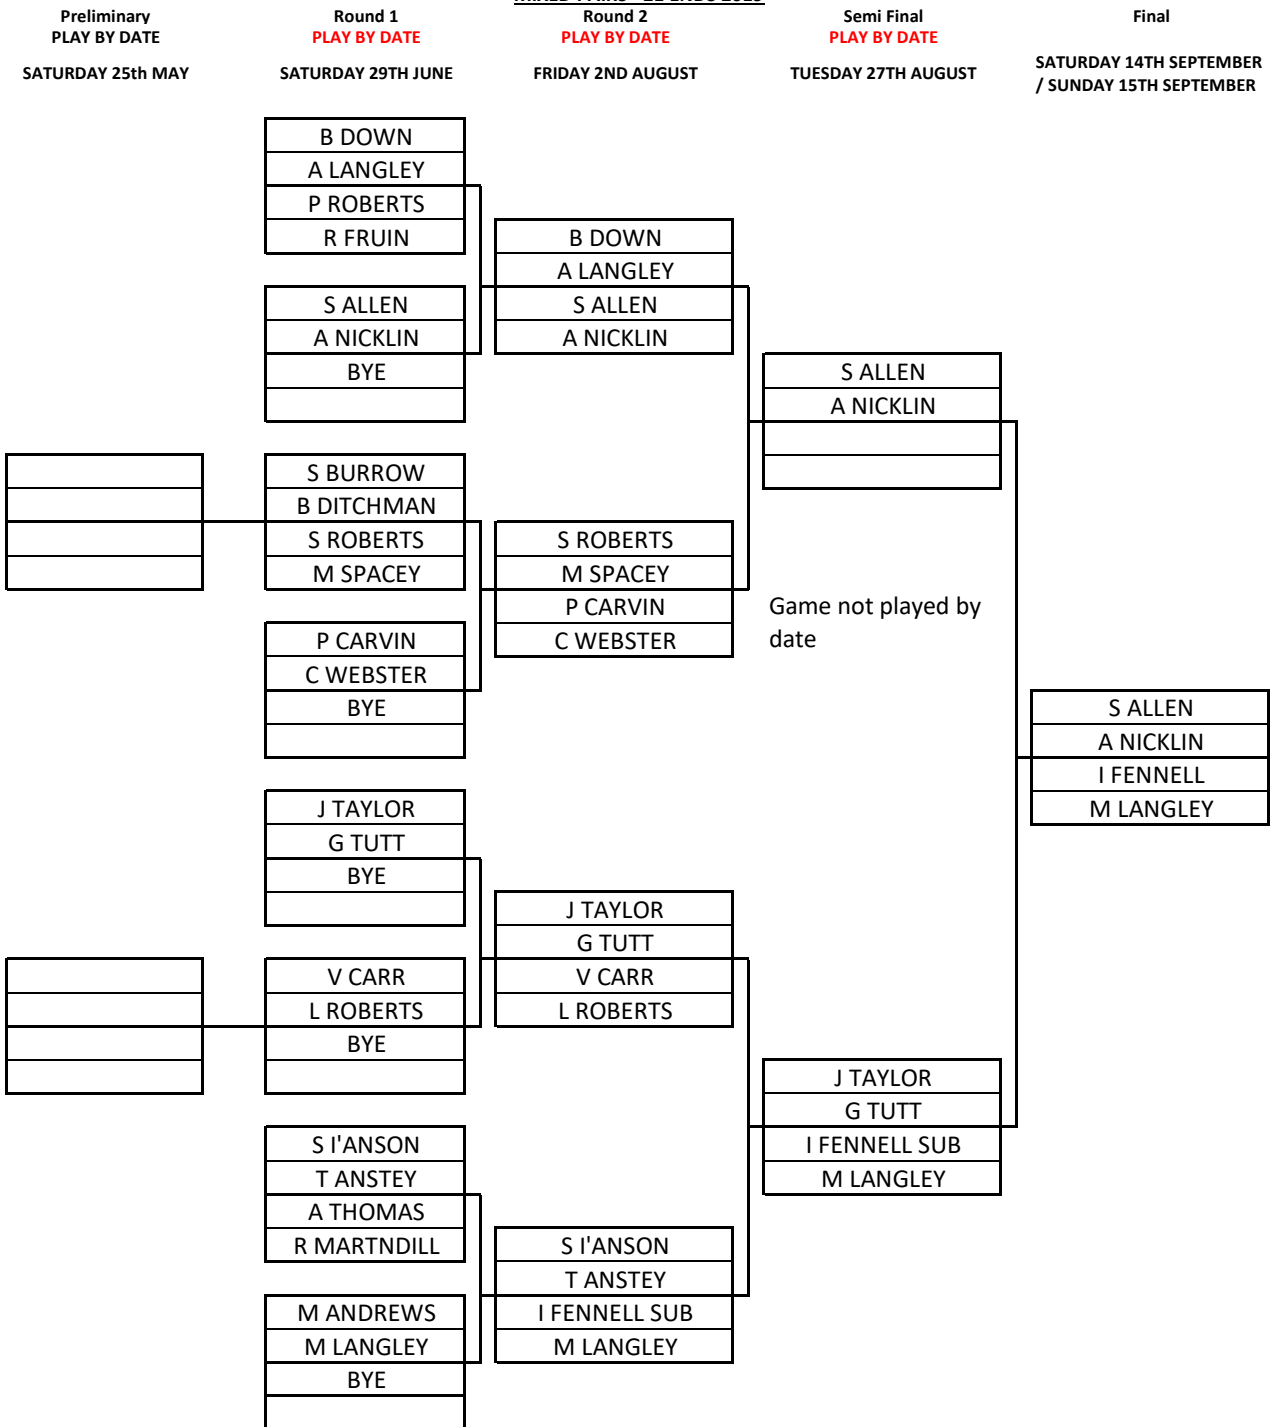

MIXED PAIRS - 21 ENDS 2019

© = CHALLENGER