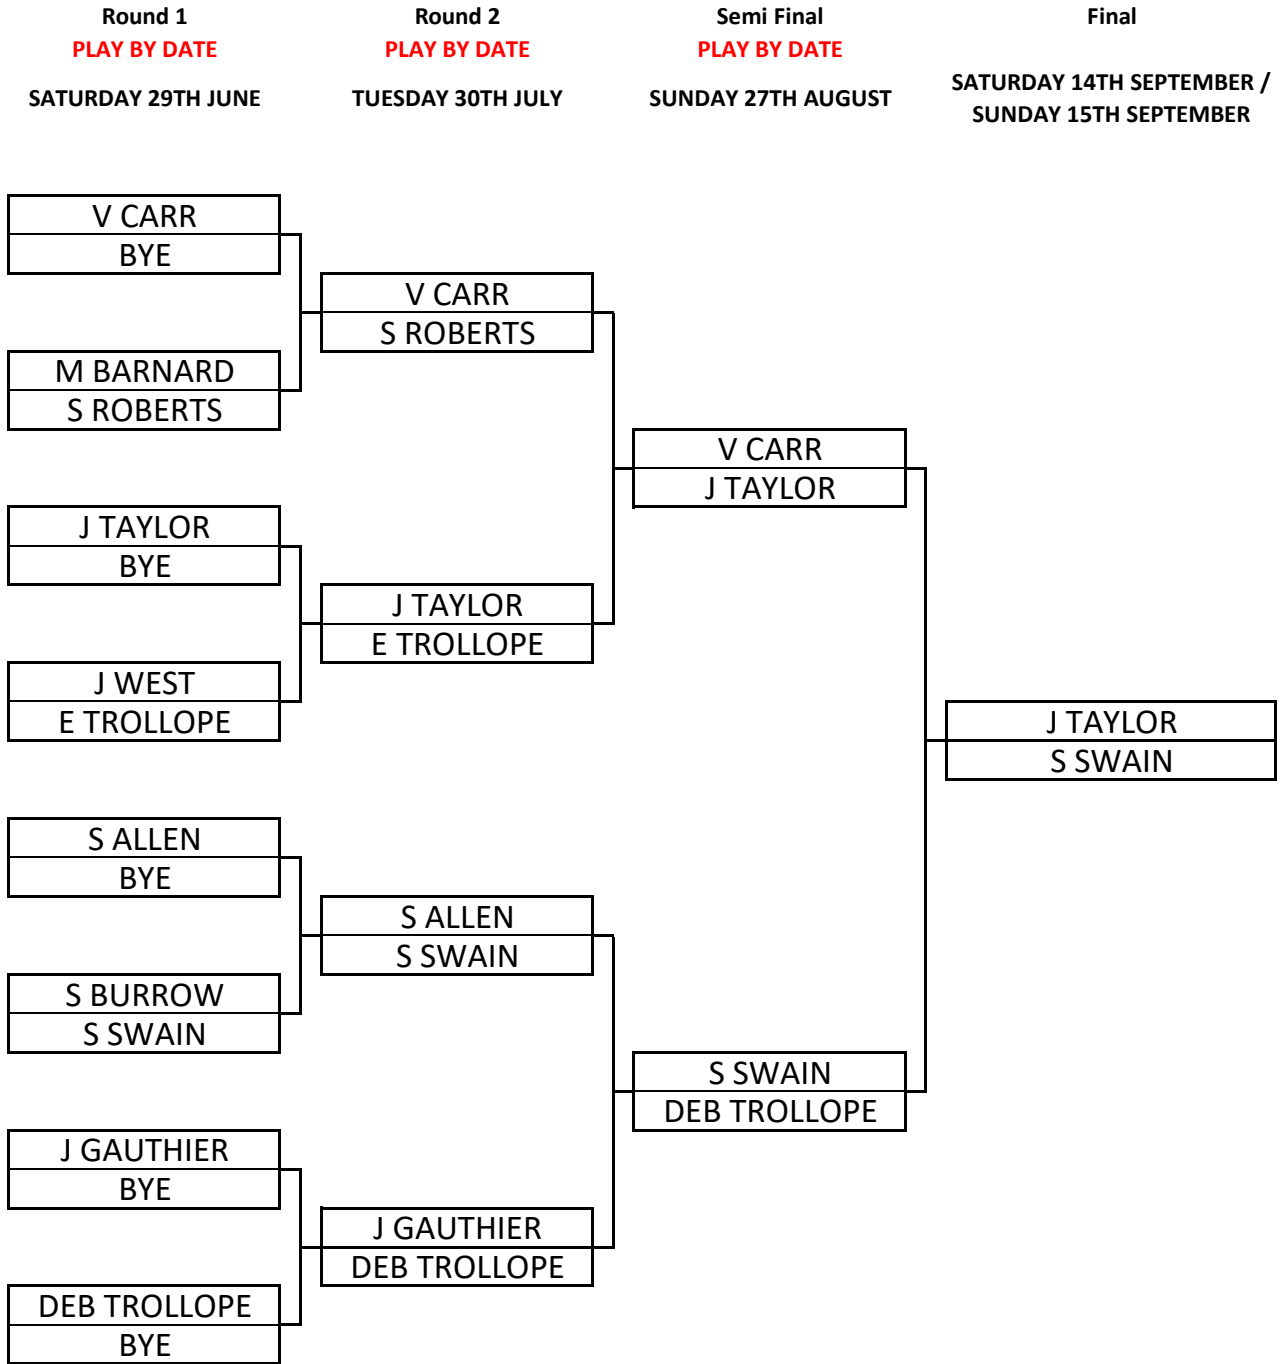

**LADIES KELLY SINGLES - 21 SHOTS 2019**

**© = CHALLENGER**

The "Challenger's" responsibilities are to arrange play dates and times with team members (where applicable) and opponent(s), to book a rink and arrange a marker if playing a single match